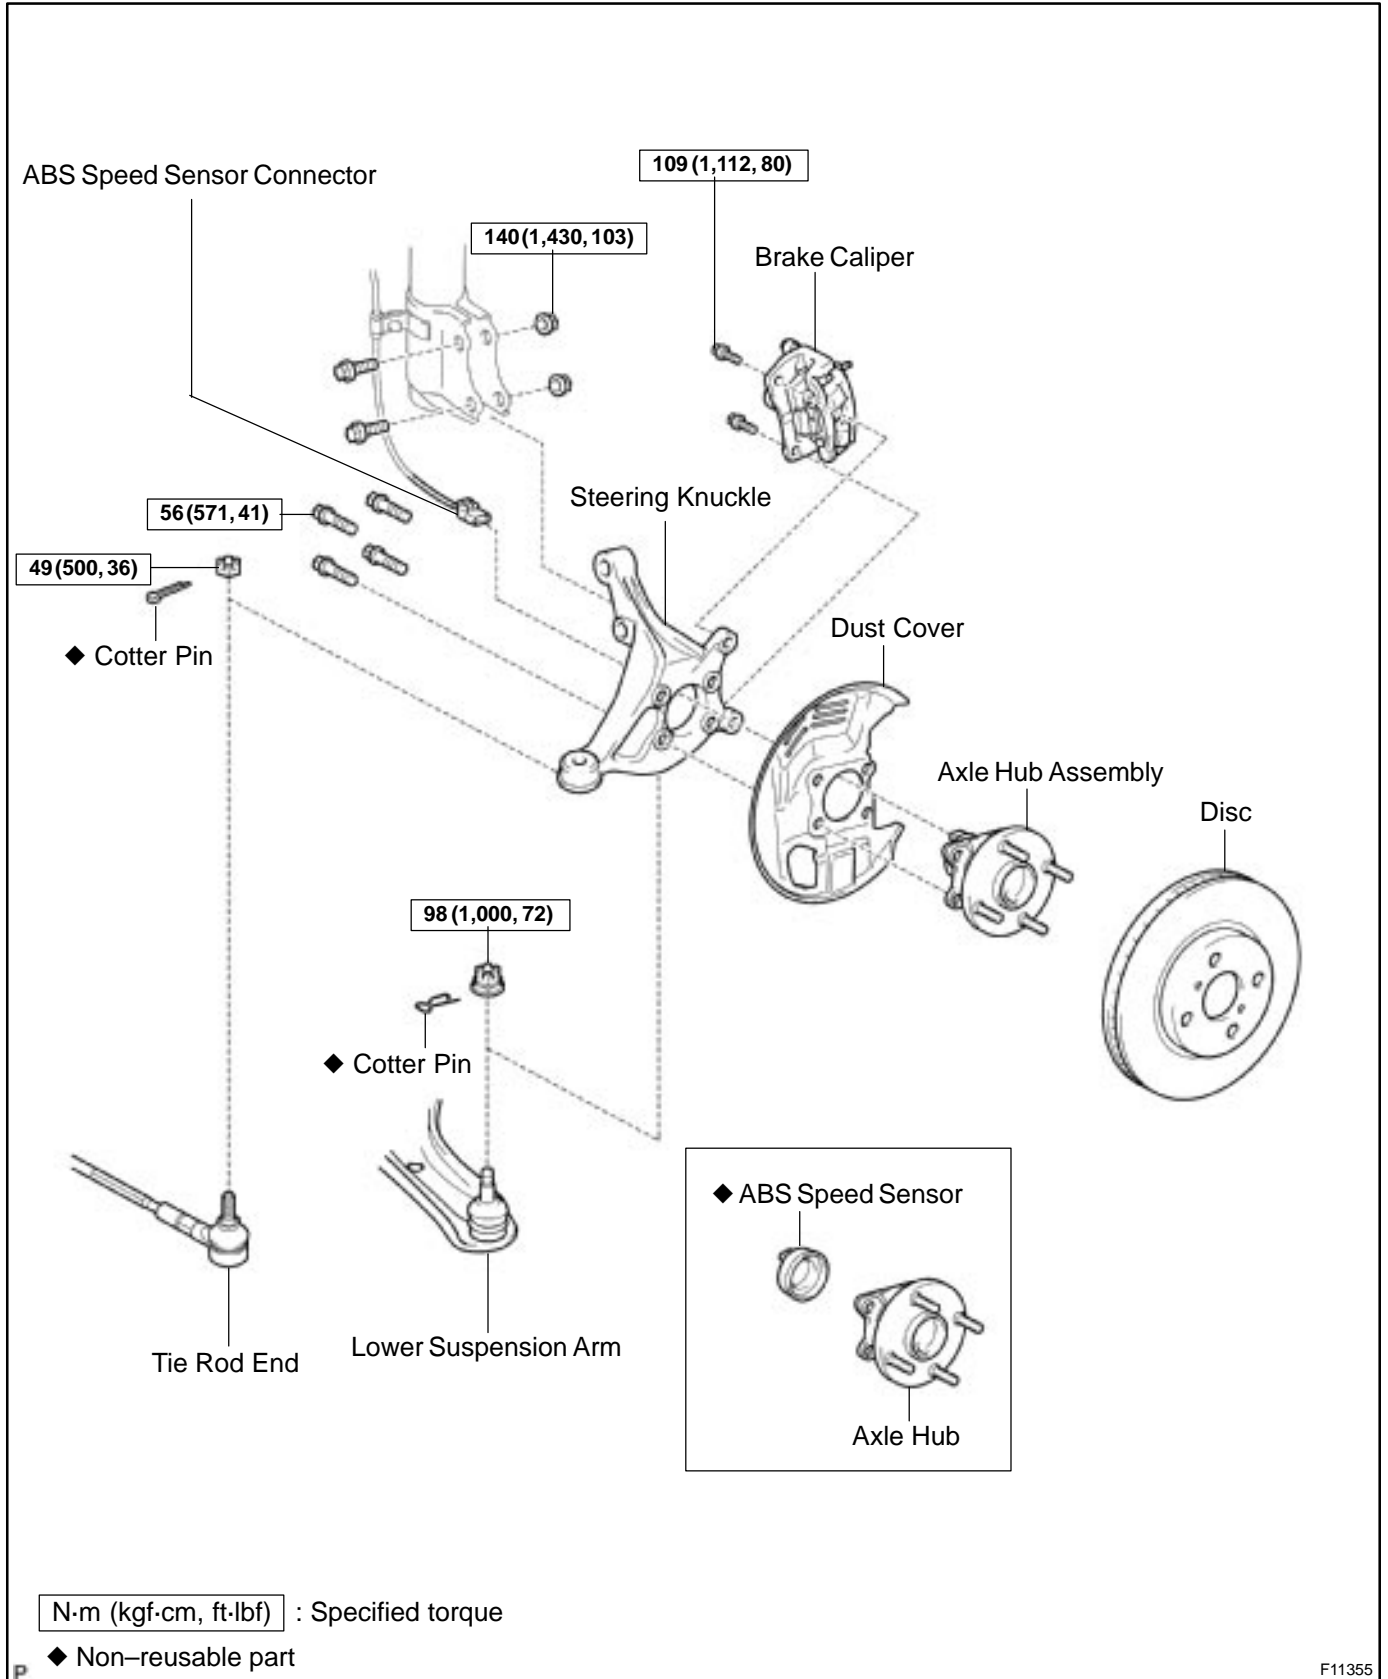

FRONT AXLE HUB COMPONENTS

SA07B-07

F11355